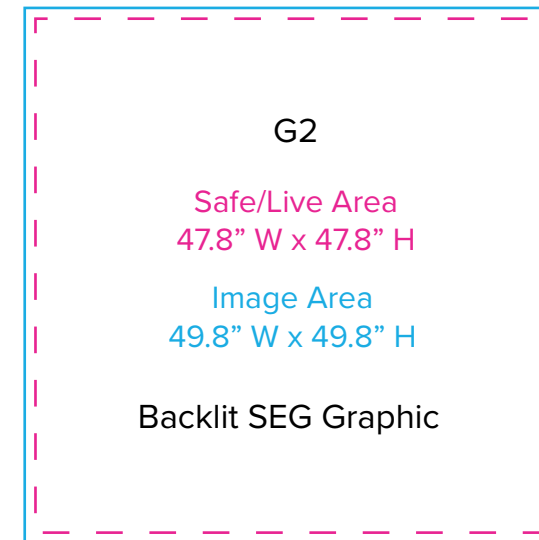

Graphic Template  
20 x 30 Island Exhibit  
Tower - SEG Graphics

NOTE: All Raster Art (jpg, tiff,psd, png, etc.) must be at least 100 dpi at print size.  
Standard kits are often customized. Please check with Customer Service to ensure that this template matches your specific job.

Graphic Template  
20 x 30 Island Exhibit  
Reception Counter - SEG Graphics

NOTE: All Raster Art (jpg, tiff,psd, png, etc.) must be at least 100 dpi at print size.  
Standard kits are often customized. Please check with Customer Service to ensure that this template matches your specific job.

Graphic Template  
20 x 30 Island Exhibit  
Kiosks - Backlit SEG & SEG Graphics

NOTE: All Raster Art (jpg, tiff,psd, png, etc.) must be at least 100 dpi at print size.  
Standard kits are often customized. Please check with Customer Service to ensure that this template matches your specific job.

Graphic Template  
20 x 30 Island Exhibit  
Square Hanging Sign - Pillowcase Graphic

K1-4  
Safe/Live Area  
464" W x 38" H  
Image Area  
466.375" W x 42.5" H  
Pillowcase Graphic

NOTE: All Raster Art (jpg, tiff,psd, png, etc.) must be at least 100 dpi at print size.  
Standard kits are often customized. Please check with Customer Service to ensure that this template matches your specific job.