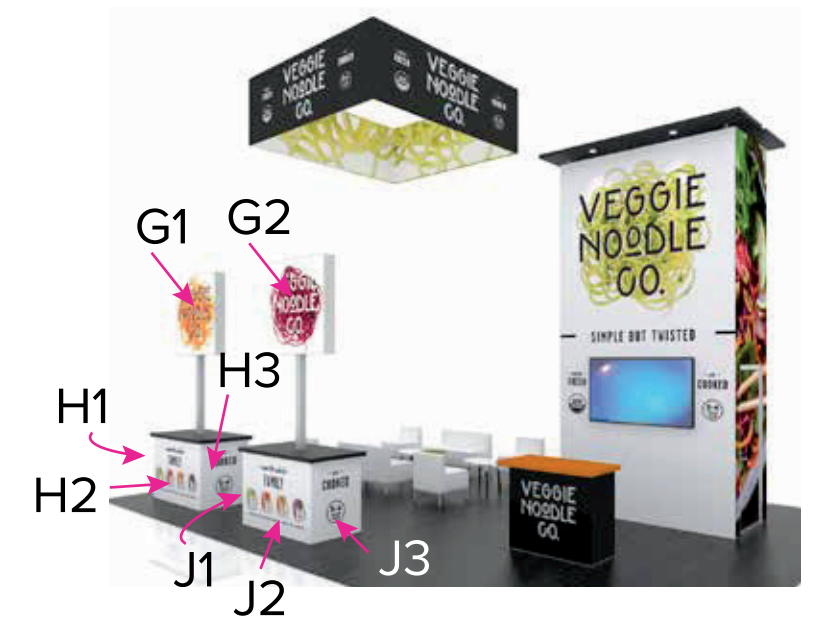

Graphic Template  
20 x 30 Island Exhibit  
Tower - SEG Graphics

NOTE: All Raster Art (jpg, tiff,psd, png, etc.) must be at least 100 dpi at print size.  
Standard kits are often customized. Please check with Customer Service to ensure that this template matches your specific job.

Graphic Template  
20 x 30 Island Exhibit  
Reception Counter - SEG Graphics

NOTE: All Raster Art (jpg, tiff,psd, png, etc.) must be at least 100 dpi at print size.  
Standard kits are often customized. Please check with Customer Service to ensure that this template matches your specific job.

Graphic Template  
20 x 30 Island Exhibit  
Kiosks - Backlit SEG & SEG Graphics

NOTE: All Raster Art (jpg, tiff,psd, png, etc.) must be at least 100 dpi at print size.  
Standard kits are often customized. Please check with Customer Service to ensure that this template matches your specific job.

Graphic Template  
20 x 30 Island Exhibit  
Square Hanging Sign - Pillowcase Graphic

K1-4  
Safe/Live Area  
464" W x 38" H  
Image Area  
466.375" W x 42.5" H  
Pillowcase Graphic

NOTE: All Raster Art (jpg, tiff,psd, png, etc.) must be at least 100 dpi at print size.  
Standard kits are often customized. Please check with Customer Service to ensure that this template matches your specific job.