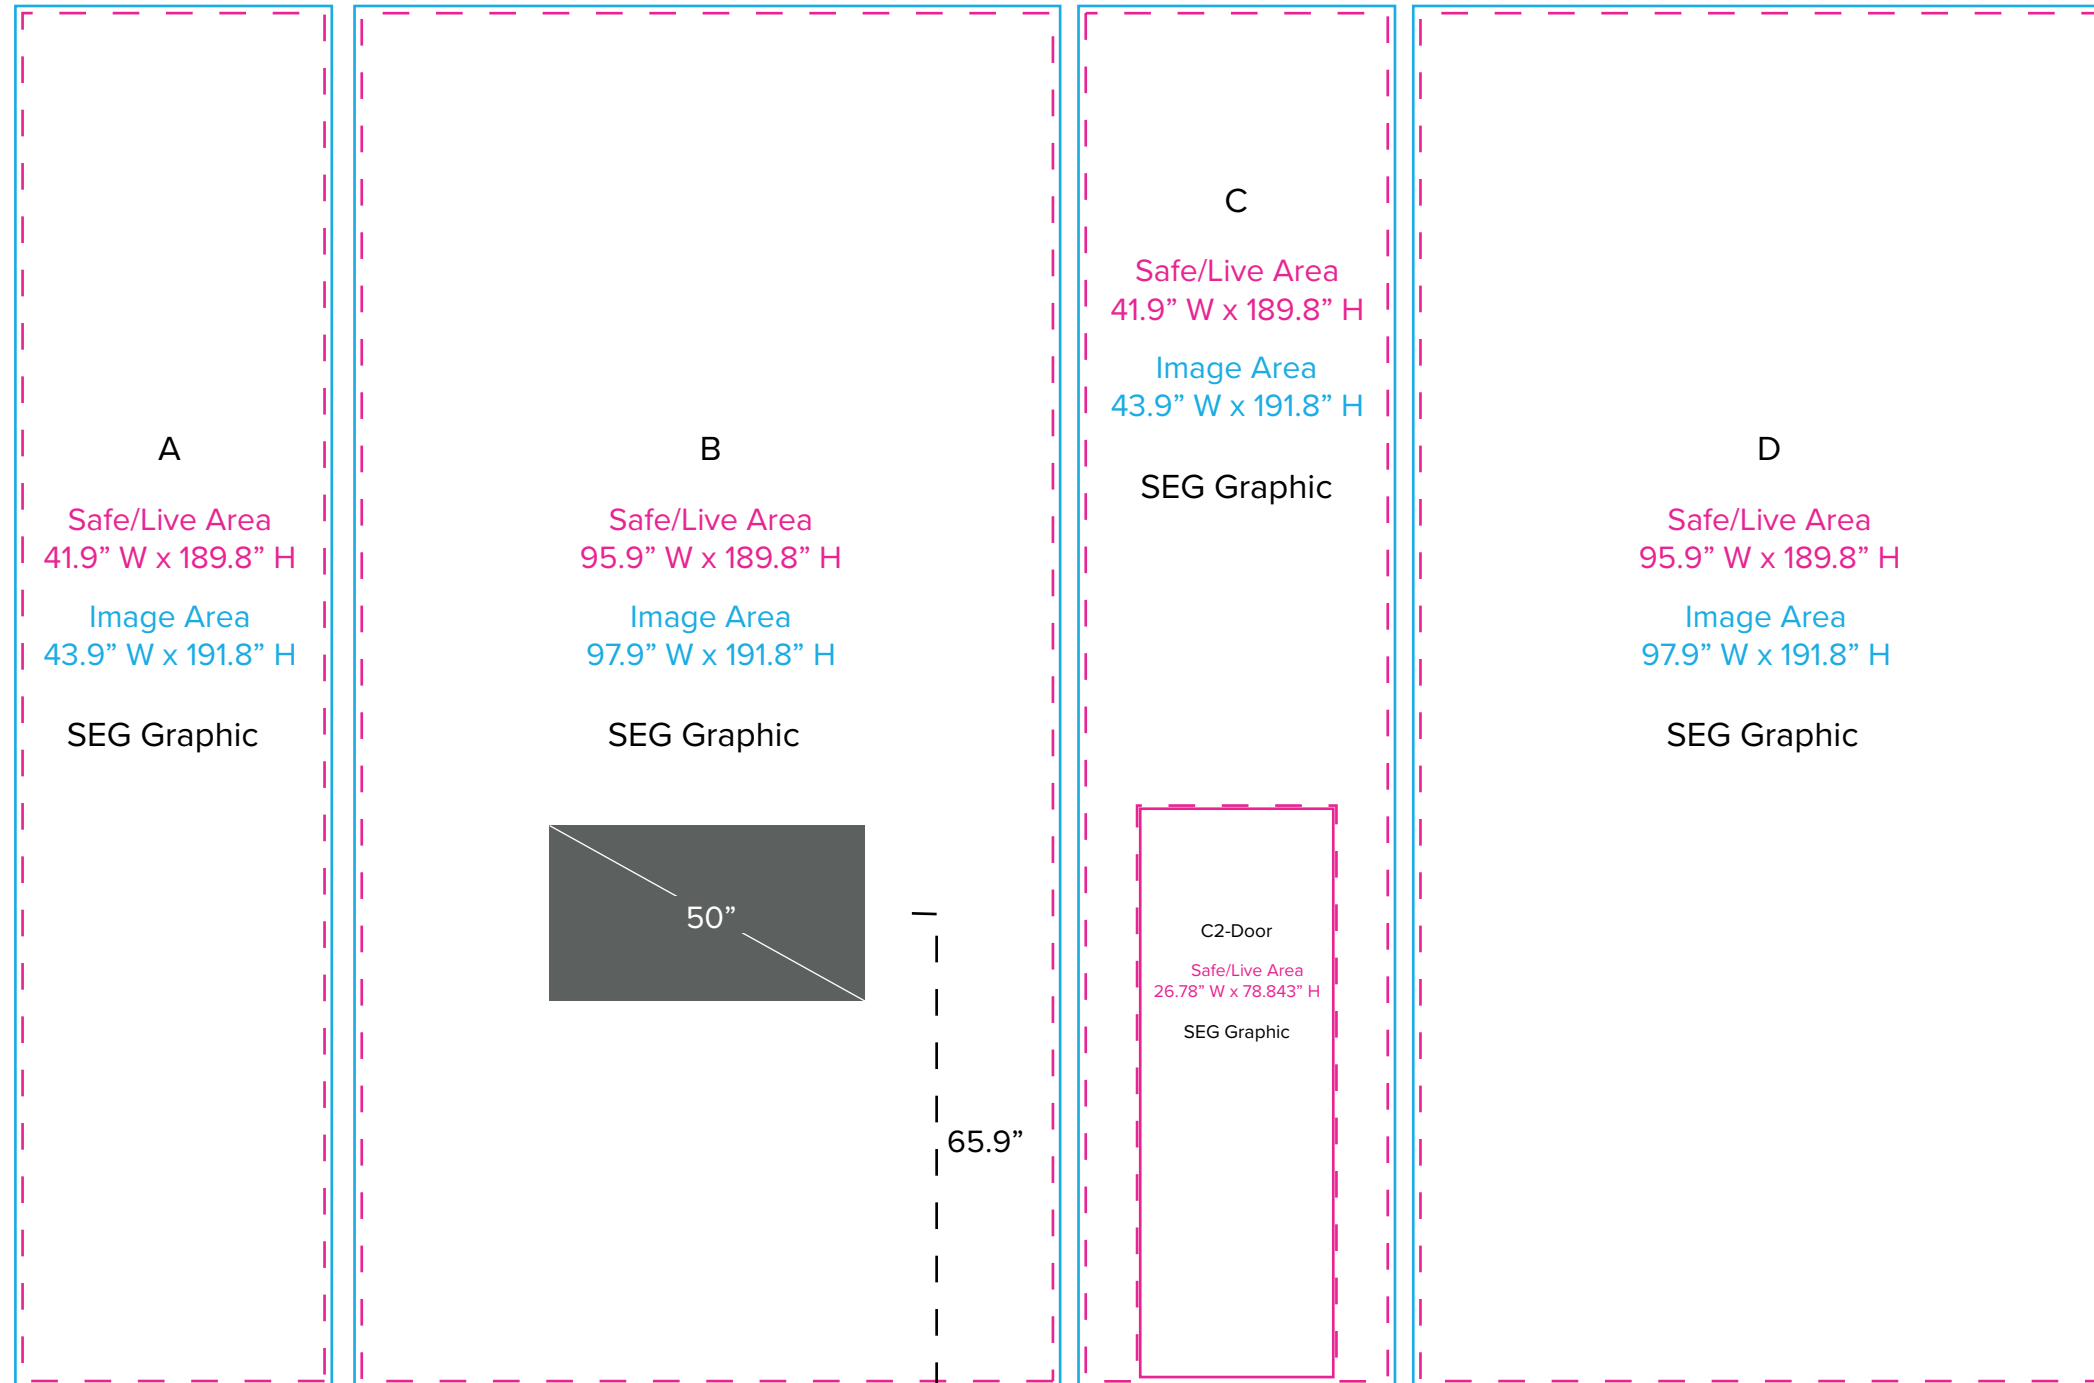

Graphic Template  
20 x 30 Island Exhibit  
Tower - SEG Graphics

NOTE: All Raster Art (jpg, tiff,psd, png, etc.) must be at least 100 dpi at print size.  
Standard kits are often customized. Please check with Customer Service to ensure that this template matches your specific job.

Graphic Template  
20 x 30 Island Exhibit  
Reception Counter - SEG Graphics

NOTE: All Raster Art (jpg, tiff,psd, png, etc.) must be at least 100 dpi at print size.  
Standard kits are often customized. Please check with Customer Service to ensure that this template matches your specific job.

Graphic Template  
20 x 30 Island Exhibit  
Kiosks - Backlit SEG & SEG Graphics

NOTE: All Raster Art (jpg, tiff,psd, png, etc.) must be at least 100 dpi at print size.  
Standard kits are often customized. Please check with Customer Service to ensure that this template matches your specific job.

Graphic Template  
20 x 30 Island Exhibit  
Square Hanging Sign - Pillowcase Graphic

K1-4  
Safe/Live Area  
464" W x 38" H  
Image Area  
466.375" W x 42.5" H  
Pillowcase Graphic

NOTE: All Raster Art (jpg, tiff,psd, png, etc.) must be at least 100 dpi at print size.  
Standard kits are often customized. Please check with Customer Service to ensure that this template matches your specific job.