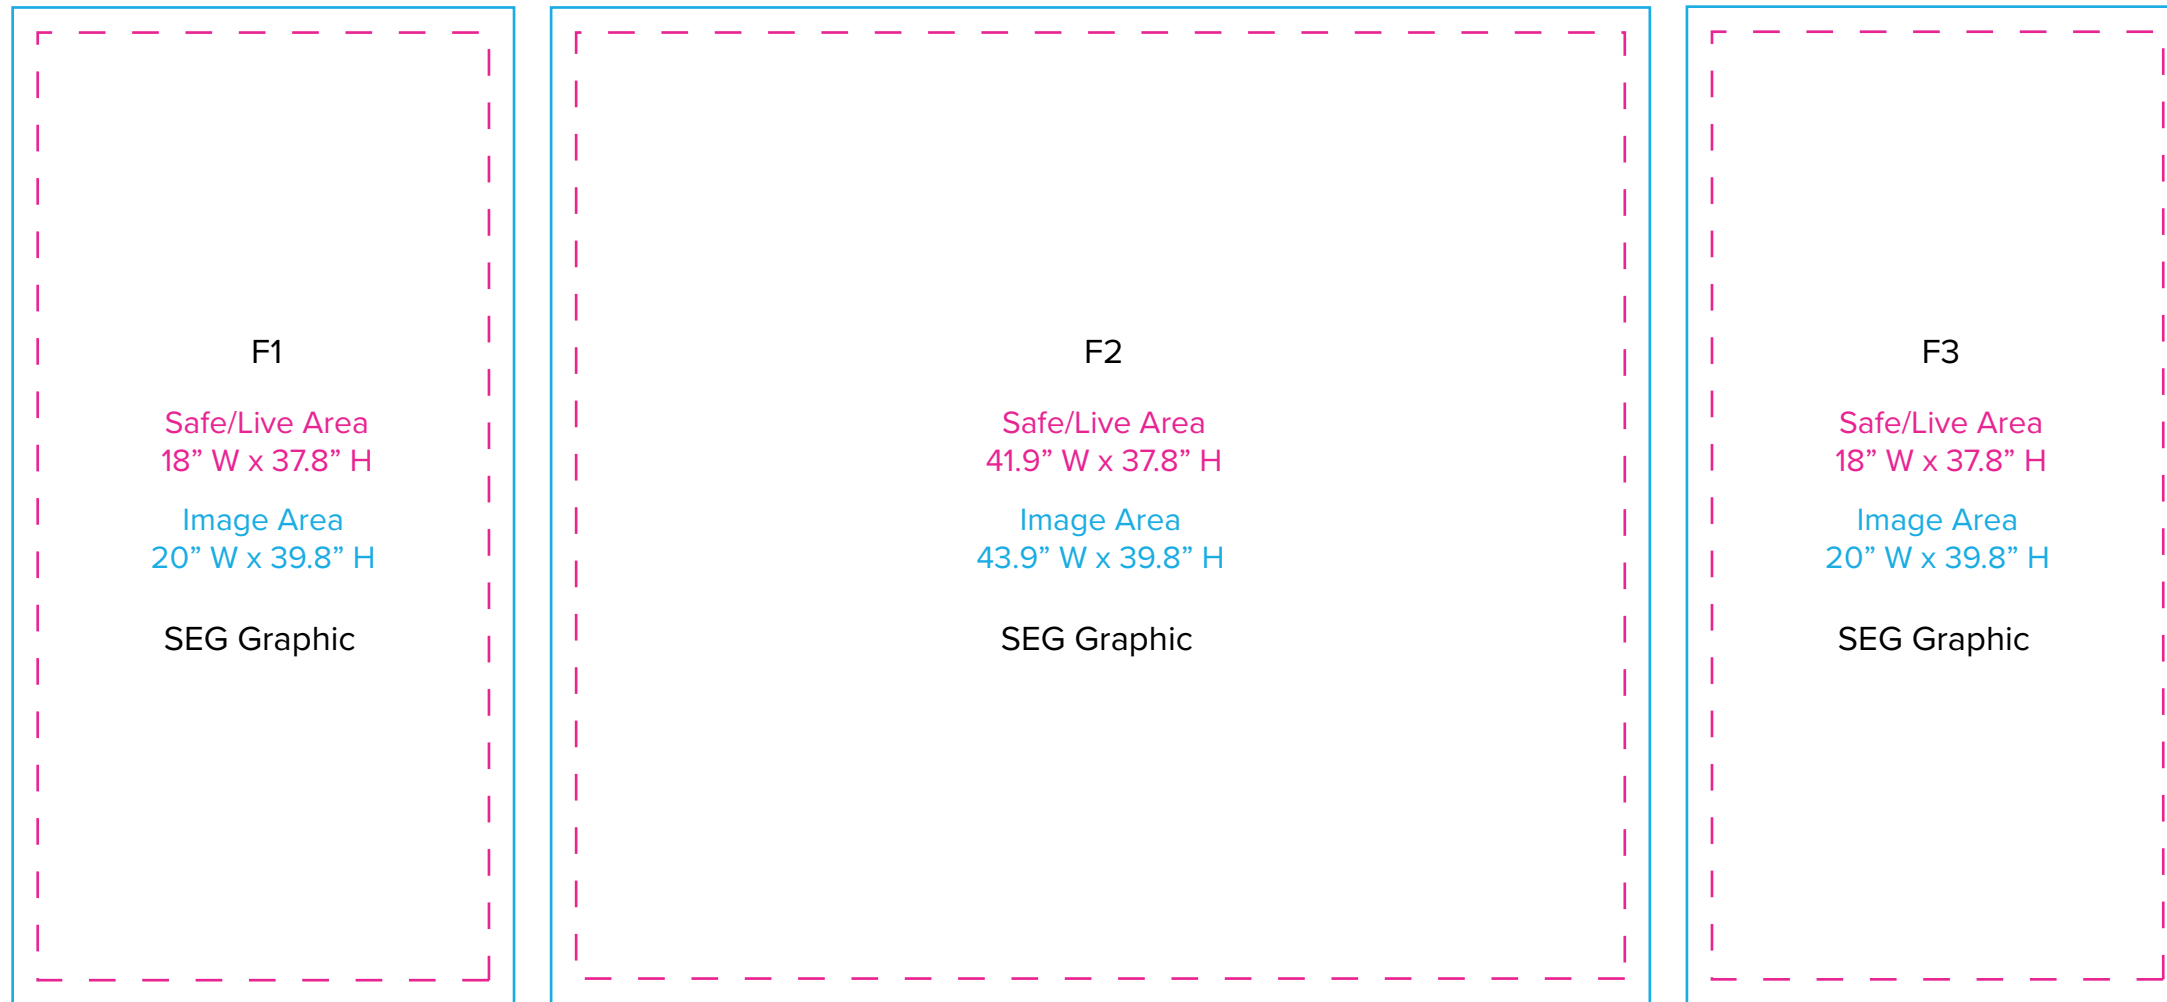

Graphic Template  
20 x 30 Island Exhibit  
Tower - SEG Graphics

NOTE: All Raster Art (jpg, tiff,psd, png, etc.) must be at least 100 dpi at print size.  
Standard kits are often customized. Please check with Customer Service to ensure that this template matches your specific job.

Graphic Template  
20 x 30 Island Exhibit  
Reception Counter - SEG Graphics

NOTE: All Raster Art (jpg, tiff,psd, png, etc.) must be at least 100 dpi at print size.  
Standard kits are often customized. Please check with Customer Service to ensure that this template matches your specific job.

Graphic Template  
20 x 30 Island Exhibit  
Kiosks - Backlit SEG & SEG Graphics

NOTE: All Raster Art (jpg, tiff,psd, png, etc.) must be at least 100 dpi at print size.  
Standard kits are often customized. Please check with Customer Service to ensure that this template matches your specific job.

Graphic Template  
20 x 30 Island Exhibit  
Square Hanging Sign - Pillowcase Graphic

K1-4  
Safe/Live Area  
464" W x 38" H  
Image Area  
466.375" W x 42.5" H  
Pillowcase Graphic

NOTE: All Raster Art (jpg, tiff,psd, png, etc.) must be at least 100 dpi at print size.  
Standard kits are often customized. Please check with Customer Service to ensure that this template matches your specific job.