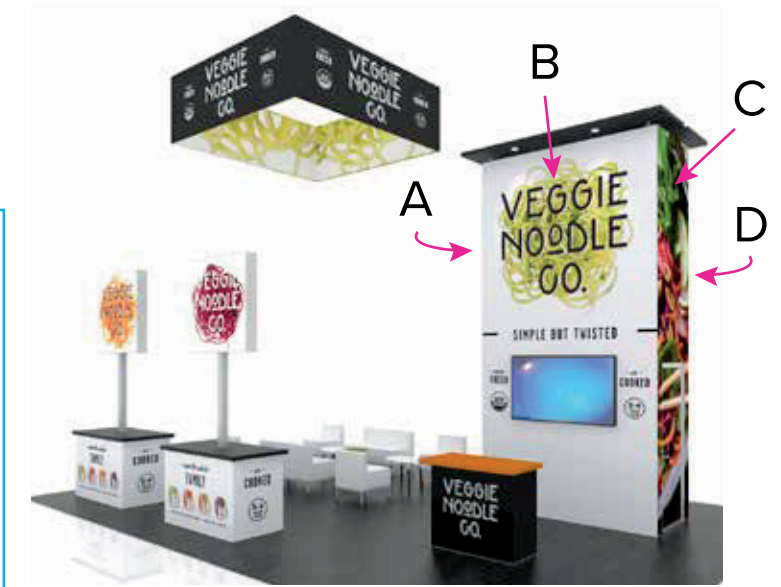

Graphic Template  
20 x 30 Island Exhibit  
Tower - SEG Graphics

NOTE: All Raster Art (jpg, tiff,psd, png, etc.) must be at least 100 dpi at print size.  
Standard kits are often customized. Please check with Customer Service to ensure that this template matches your specific job.

Graphic Template  
20 x 30 Island Exhibit  
Reception Counter - SEG Graphics

NOTE: All Raster Art (jpg, tiff,psd, png, etc.) must be at least 100 dpi at print size.  
Standard kits are often customized. Please check with Customer Service to ensure that this template matches your specific job.

Graphic Template  
20 x 30 Island Exhibit  
Kiosks - Backlit SEG & SEG Graphics

NOTE: All Raster Art (jpg, tiff,psd, png, etc.) must be at least 100 dpi at print size.  
Standard kits are often customized. Please check with Customer Service to ensure that this template matches your specific job.